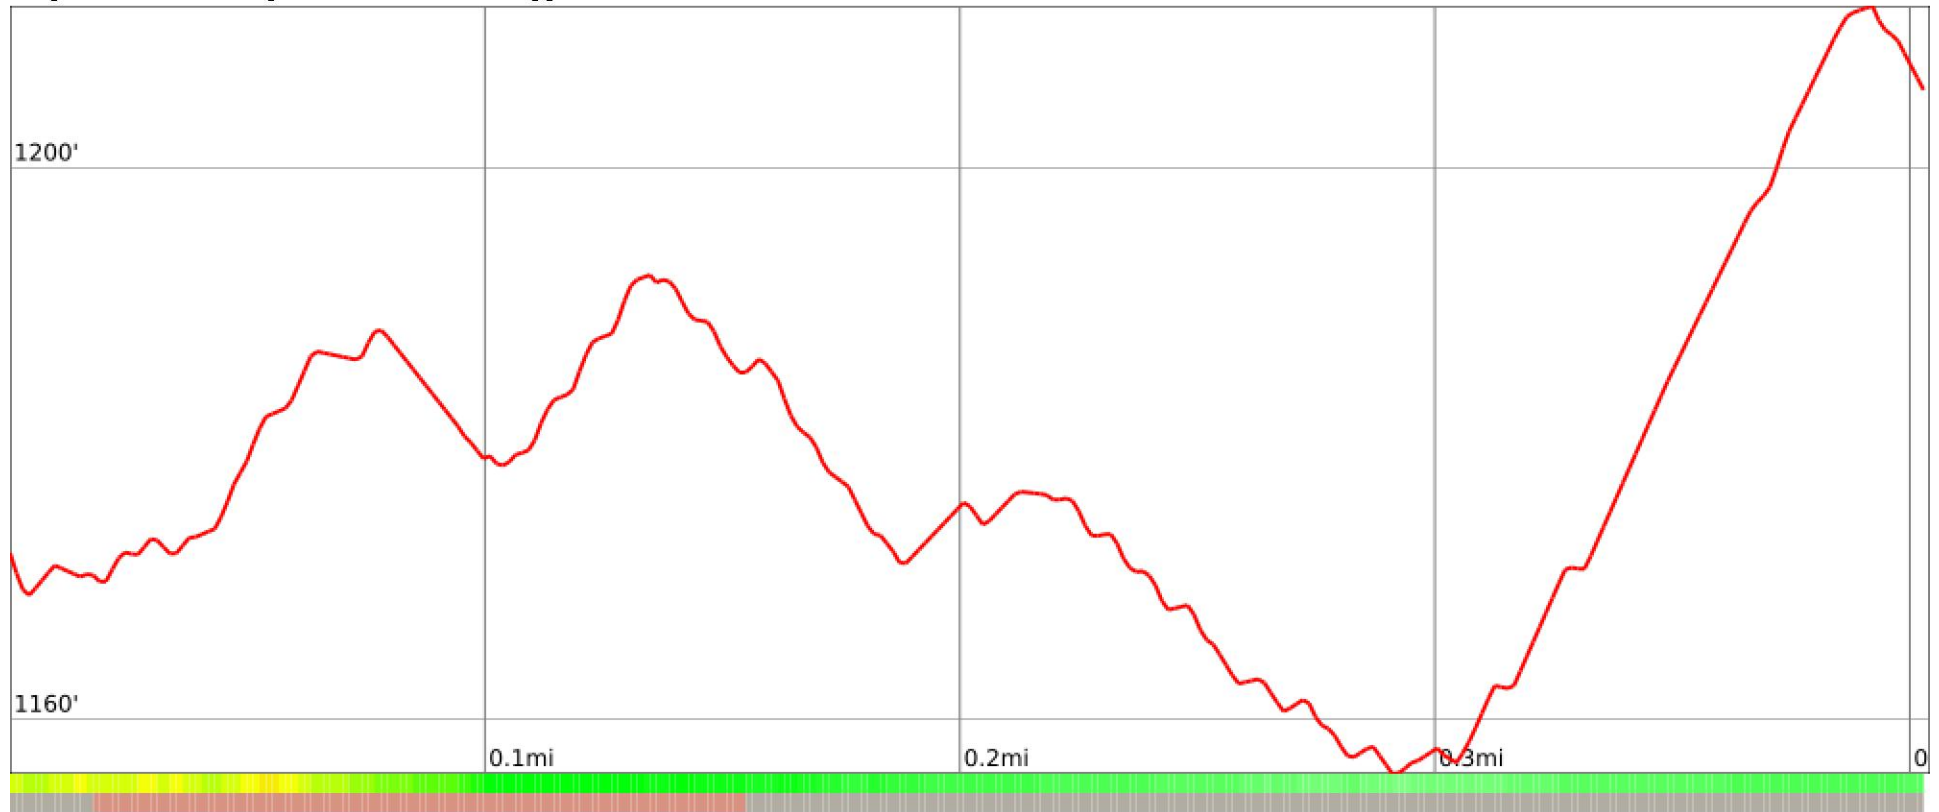

Sunnyside Trail

range 1155' to 1211' gain 102' loss 69' exaggeration 15.3x

Slope Angle (top), Land Cover (middle), Tree Cover (bottom)

Min 1156'
Avg 1178'
Max 1212'
Delta 56'

Min 10°
Avg 18°
Max 29°

Land Cover

- Barren 66%
- Developed 34%