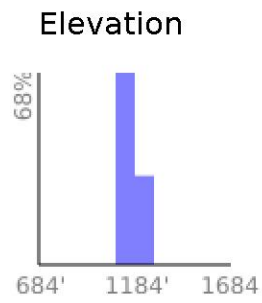

Sunnyside Trail

range 1155' to 1211' gain 102' loss 69' exaggeration 15.3x

Slope Angle (top), Land Cover (middle), Tree Cover (bottom)

Min 1156'
Avg 1178'
Max 1212'
Delta 56'

Min 10°
Avg 18°
Max 29°

Land Cover