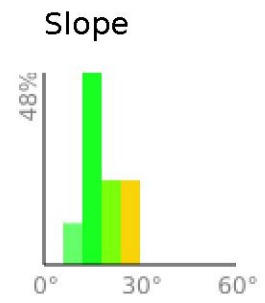

Sunnyside Trail

range 1155' to 1211' gain 102' loss 69' exaggeration 15.3x

Slope Angle (top), Land Cover (middle), Tree Cover (bottom)

Min 1156'
Avg 1178'
Max 1212'
Delta 56'

Min 10°
Avg 18°
Max 29°

Land Cover

- Barren 66%
- Developed 34%