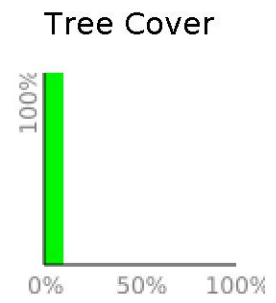

Sunnyside Trail

range 1155' to 1211' gain 102' loss 69' exaggeration 15.3x

Slope Angle (top), Land Cover (middle), Tree Cover (bottom)

Min 1156'
Avg 1178'
Max 1212'
Delta 56'

Min 10°
Avg 18°
Max 29°

Land Cover